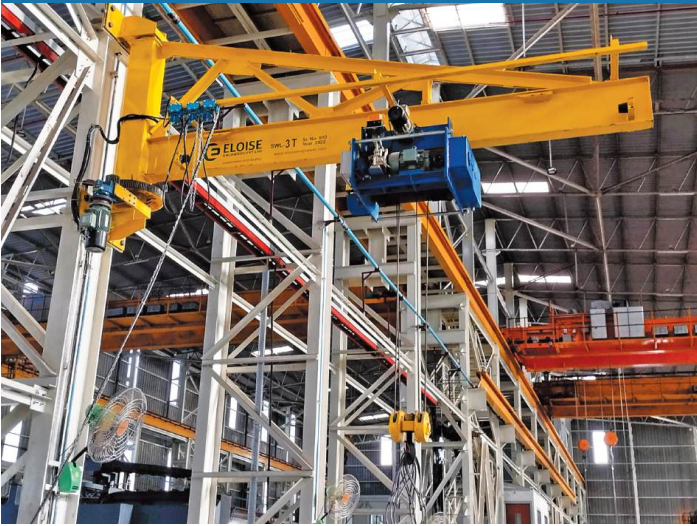

3 T JIB CRANE