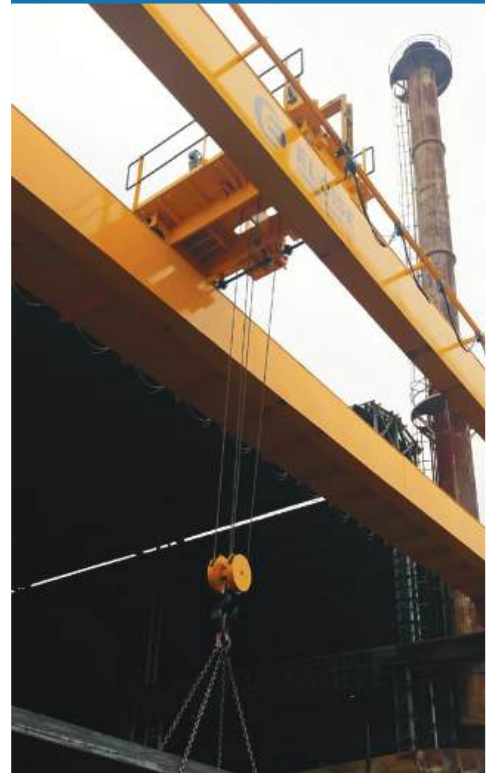

### Vision

To become one of the largest successful companies in EOT Cranes and Electrical Projects by bringing value addition to our customers.

**3 Ton DG EOT**

**5 Ton Hoist**

**30 Ton DG EOT**

**10 Ton DG EOT**

**40 Ton DG EOT with Operator's Cabin**

**3 T JIB CRANE**

**2 T GANTRY CRANE**

**10 T DG EOT CRANE**

**15 T DG EOT**

7 TONE SG EOT

JIB CRANE

10 T GANTRY CRANE